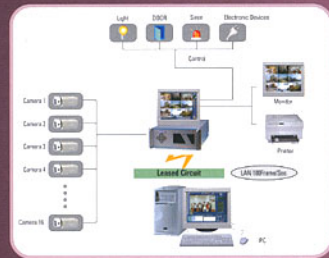

>> CONFIGURATION

SURVEILLANCE SCREEN

- Multi-Picture Display up to 16 Cameras
- Programmable 1, 4, 6, 9, 10, 13, 16 Split Screen
- Continuous or Synchronized Recording
- Digital Zoom
- Remote Surveillance
- User Definable Motion Detection & Audible Alarm
- Easy Operation with User Friendly GUI & On-Screen Menu

PAN/TILT SCREEN

- PTZ control up to 16 cameras (RS-422 and RX Receiver-option)
- Functions : Pan, Tilt, Zoom, Focus and Presets

>> SPECIFICATION

		DN-4416	DN-44216
Image Display(Max)	NTSC	120 Frame/Sec	240 Frame/Sec
	PAL	100 Frame/Sec	200 Frame/Sec
Recording Speed(Max)	NTSC	120 Frame/Sec	240 Frame/Sec
	PAL	100 Frame/Sec	200 Frame/Sec
Image Compression Method		Engine-K (Developed by Kodicom)	
Image Compression Dimensions (NTSC)		192 × 144-Average 1Kb/Frame, 384 × 288-Average 2.5Kb/Frame, 768 × 576-Average 8Kb/Frame	
Screen Division		1, 4, 6, 9, 10, 13, 16 Division	
Camera Input		16 Ch	
External Monitor		1 Ch	
External Sensor Input		8 Ch (16Ch Option)	
Control Output		8 Ch (16Ch Option)	
Remote Transmission		PSTN/ISDN/LAN/Leased Circuit/Internet	
Image Verification		WATER-MARK	
Transmission Speed		LAN : 100 Frame/Sec (MAX)	
Surveillance Method		Motion Detection, Sensor	
P/TILT Zoom Control		RS-422	
Audio		1Ch Audio	
Option		CD-RW, Modem, LAN, HDD extention	