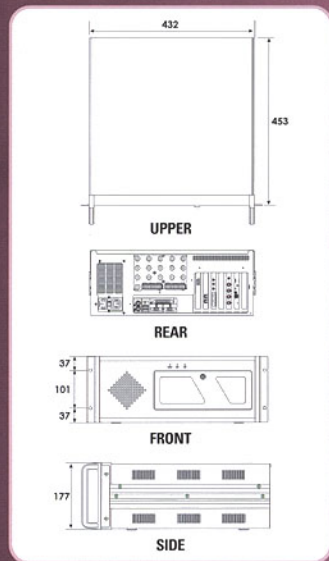

>> CONFIGURATION

SURVEILLANCE SCREEN

- Multi-Picture Display up to 16 Cameras
- Programmable 1, 4, 6, 9, 10, 13, 16 Split Screen
- Continuous or Synchronized Recording
- Digital Zoom
- Remote Surveillance
- User Definable Motion Detection & Audible Alarm
- Easy Operation with User Friendly GUI & On-Screen Menu