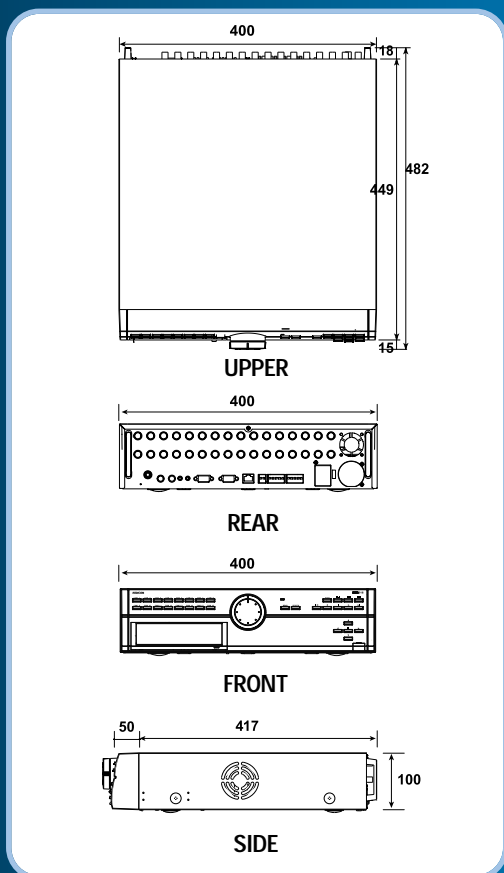

>> OUTWARD APPEARANCE